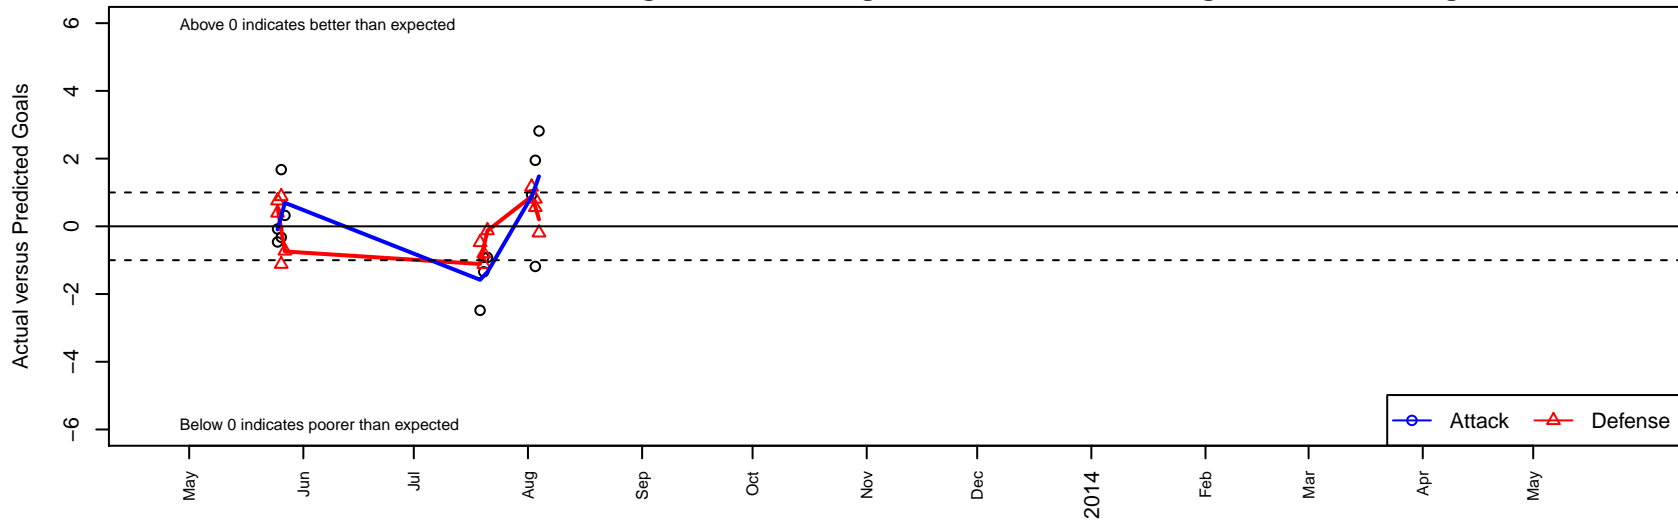

Redding Missfits Renegades G00

, CAN
 G00 total strength=884
 attack=1.44 defense=1.25
 alt names used:
 Redding Missfits Renegades
 REDDING YSL MISSFITS RENEGADES 00 (C

Venues played:
 Rogue Memorial GU12
 KITG GU14 White
 Bend Premier Cup Silver U13

Redding Missfits Renegades G00
 Dots are actual minus expected GF (blue circles) and GA (red triangles).
 Blue line is smoothed change in attack strength. Red is smoothed change in defense strength.

	date	home		away		venue	pred.home	pred.away
8639	2013-08-04	Redding Missfits Renegades G00	4	THUSC Rhodium G00	1	Bend Premier Cup Silver U13	1.18	0.81
8579	2013-08-03	THUSC Rhodium G00	0	Redding Missfits Renegades G00	0	Bend Premier Cup Silver U13	0.81	1.18
8580	2013-08-03	Eastside Timbers White G00	0	Redding Missfits Renegades G00	4	Bend Premier Cup Silver U13	0.56	2.05
8555	2013-08-02	EMFC Sol White G00	0	Redding Missfits Renegades G00	2	Bend Premier Cup Silver U13	1.17	1.07
12537	2013-07-21	Sharpshooters G99	1	Redding Missfits Renegades G00	2	KITG GU14 White	0.87	2.92
12477	2013-07-20	Redding Missfits Renegades G00	2	Sharpshooters G99	2	KITG GU14 White	2.92	0.87
12478	2013-07-20	Redding Missfits Renegades G00	2	Fire SA Juniors White G99	1	KITG GU14 White	3.34	0.19
12431	2013-07-19	PSU Dolphins G99	1	Redding Missfits Renegades G00	1	KITG GU14 White	0.52	3.48
7873	2013-05-27	Livermore Fuson Maroon G01	2	Redding Missfits Renegades G00	1	Rogue Memorial GU12	1.27	0.68
7866	2013-05-26	Rogue Valley Timbers Red G00	2	Redding Missfits Renegades G00	2	Rogue Memorial GU12	2.88	0.32
7869	2013-05-26	Rogue Valley Timbers Red G00	4	Redding Missfits Renegades G00	0	Rogue Memorial GU12	2.88	0.32
7856	2013-05-25	Redding Missfits Renegades G00	1	Capital Athletic SA Boca Bravehearts G01	1	Rogue Memorial GU12	1.08	1.39
7860	2013-05-25	Ashland SC Fury G00	0	Redding Missfits Renegades G00	2	Rogue Memorial GU12	0.76	2.46